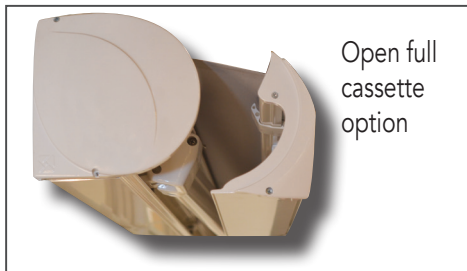

## TECHNICAL

Width	7' 4" - 26' (1/4" increments)
Projections	5'3" - 14'3" - (belt arms)
Operation	Motorized or Manual
Cassette Backplate	Optional (recommended on roof and soffit mounting applications)
Drop Valance	Full and Semi-Cassette (max size range 19'8" x 11'9")
Warranty	Limited Lifetime Frame Warranty
Frame Colors	White, Sand, Brown, Charcoal, Jet Black (custom color on projections up to 10' 2")
Arms	New belt arm reduces friction against metal for better performance

## OPTIONAL

The Bella Plus is available in 5 distinct standard colors to complement the primary color of your home and blend in unison with secondary colors:

White

Sand

Brown

Charcoal

Jet Black

Semi Cassette with drop valance option

Full Cassette Drop Valance

Semi Cassette option

Full Cassette option

Open full cassette option

Closed full cassette option

Belt Arms available on all projections