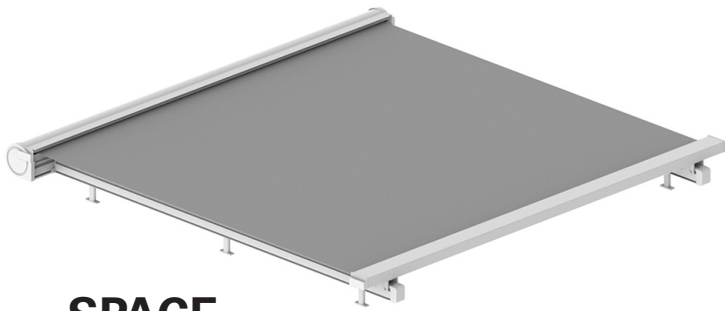

SPACE/SPACE WALL

SPACE WALL

Space Wall is an elegant and modern tension rollup shade system designed to mount with bracket attachment to wall, soffit, or roof applications to shade open areas with supporting leg posts.

SPACE

Space is an elegant and modern tension rollup shade system designed to mount with bracket attachment onto pre-existing substructures such as verandas and pergolas.

SPACE/SPACE WALL

SPACE

SPACE WALL

SPECIFICATION CHART	TENSION SHADE SYSTEMS SPACE	TENSION SHADE SYSTEMS SPACE WALL
Width (1/4" increments)	5' - 23'	5' - 23'
Projection	5' - 23'	5' - 18'
Arm type (belt or cable)	Gas pistons guide rails	Gas pistons guide rails
Cassette options	Full	Full
Hood	N/A	N/A
Drop valance option	N/A	N/A
Fabric selections	Acrylic fabrics	Acrylic fabrics
Complete fabric protection	Yes	Yes
Motorized or manual	Motor only	Motor only
Roller tube size	80	80
Frame colors	White, Charcoal	White, Charcoal
Custom colors	N/A	N/A
Framework warranty	*Limited Lifetime Warranty *(gas pistons 2 year warranty)	*Limited Lifetime Warranty *(gas pistons 2 year warranty)
Roof mount	N/A	Yes used with headerboard
Soffit mount	N/A	Yes
Wall mount	N/A	Yes
On top of any existing structure or Pergolas	Yes	N/A